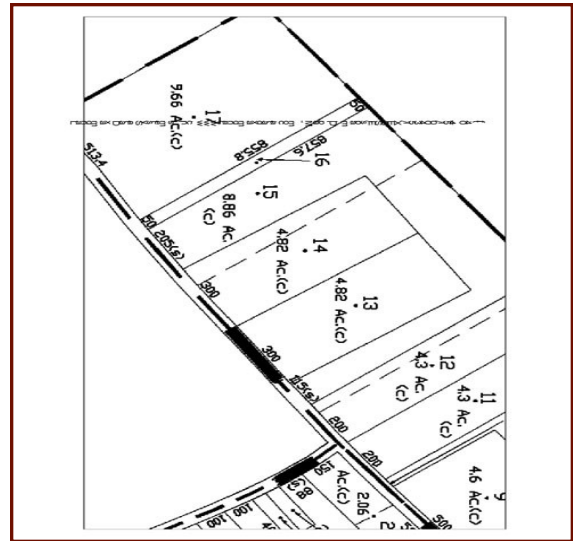

## AC1056 - Nice wooded lot, located 8 miles from Gore Mountain!!

Great opportunity to build your dream house or ski house!!  
Nice wooded lot, located 8 miles from Gore Mountain Ski Area.

**Address:** 14th Road, Minerva      **Price:** \$44,000.00      **Lot Size:** 4.82 acres

**Tax #:** 154.4-5-14      **Taxes:** \$400

**School District:** Minerva      **Zoning:** Adirondack Park Agency

Information provided deemed accurate but not guaranteed.