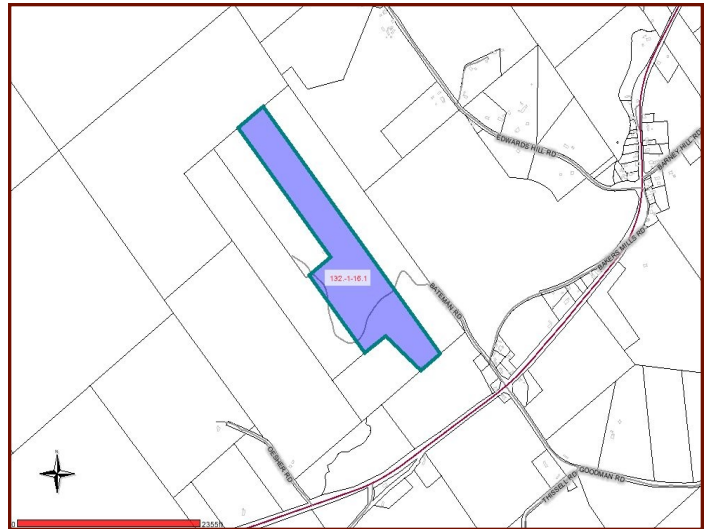

Beautiful wooded building lot with your own stream.
Property has beautiful mountain views and beautiful stream views.
Gated entrance to the property with many dirt roads throughout the land.

Address: Bateman Road, Johnsburg **Price:** \$189,900 **Lot Size:** 43 acres