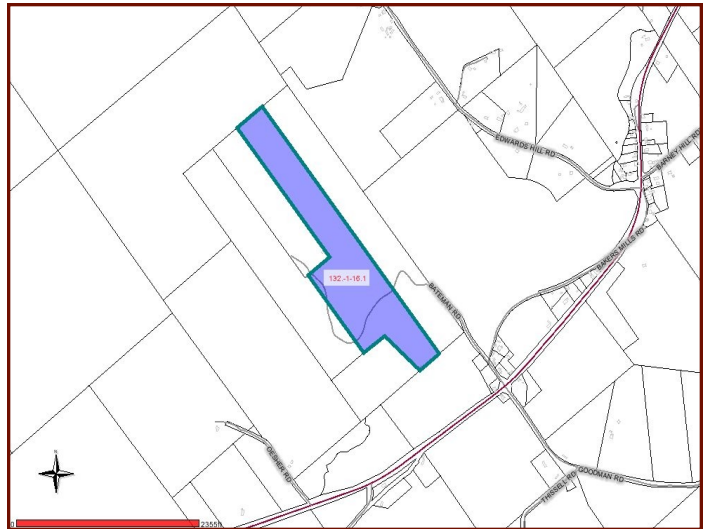

Beautiful wooded building lot with your own stream.
Property has beautiful mountain views and beautiful stream views.
Gated entrance to the property with many dirt roads throughout the land.

Address: Bateman Road, Johnsburg **Price:** \$79,900 **Lot Size:** 43 acres